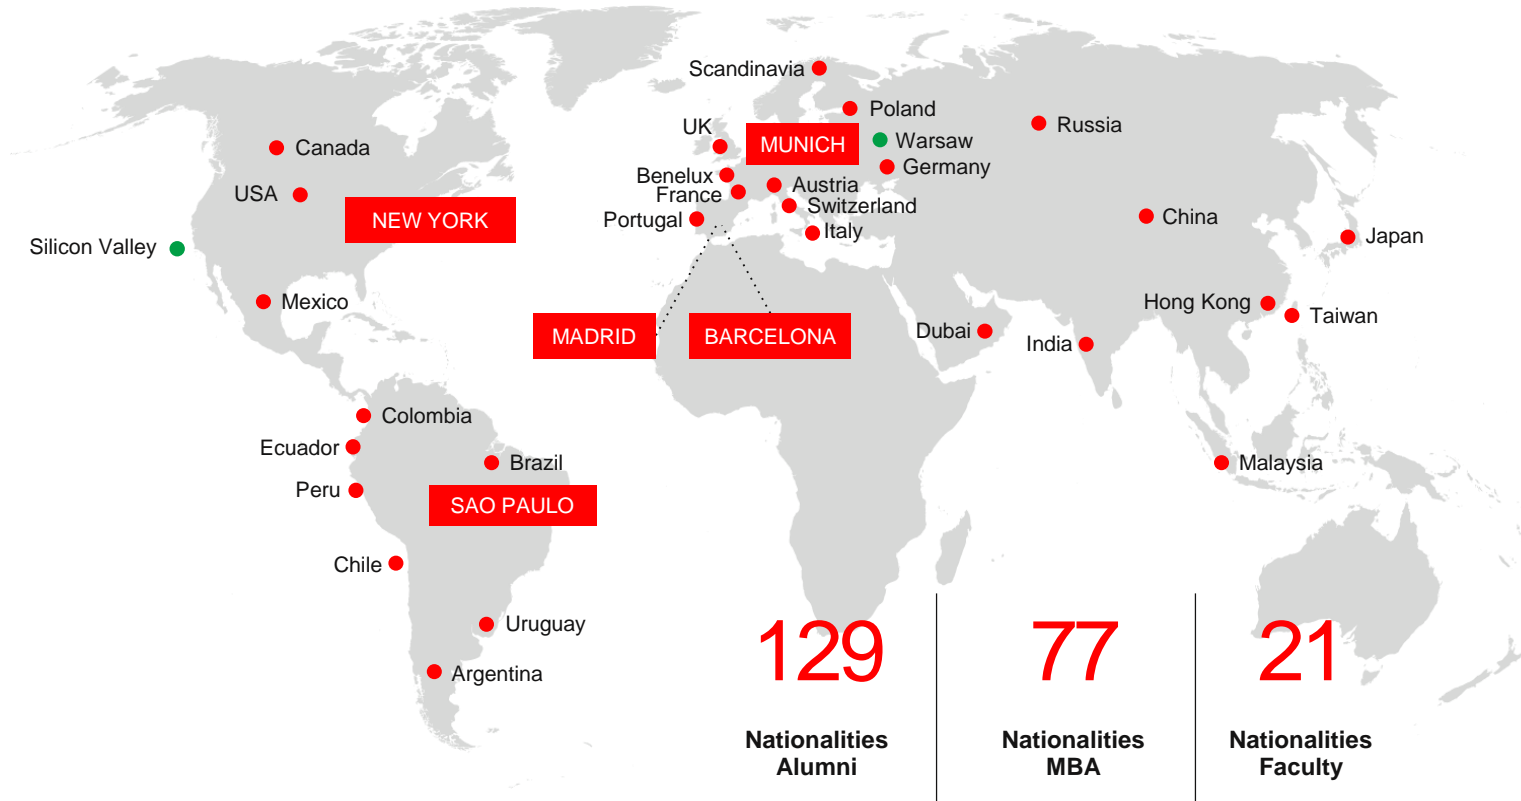

Shanghai, September 2018

The IESE footprint

Our Mission

To develop leaders
who want to have a deep, positive and lasting impact
on people, firms and society
through professionalism, integrity and a spirit of service

What Sets IESE Apart?

Our belief in...

Wherever You Are in the World

- IESE Campus
- Alumni Regional Chapters
- Executive Education Services

■ A Way to Learn

*Learning is a journey.
A journey taken through actions.*

ROSS SCHOOL OF BUSINESS
UNIVERSITY OF MICHIGAN

Wharton
UNIVERSITY of PENNSYLVANIA
Aresty Institute of Executive Education

HARVARD Kennedy School
JOHN F. KENNEDY SCHOOL OF GOVERNMENT

Strategic partnerships with more than 50 world-class business schools
give IESE unique global span and reach.

Partnering with World Leaders

■ Your Learning Journey Never Ends

*“As an alumnus of IESE
you join a life-long learning
network that spans the globe.
The opportunities never end.”*

46,000+
Alumni

230+
Alumni
Learning
Programs